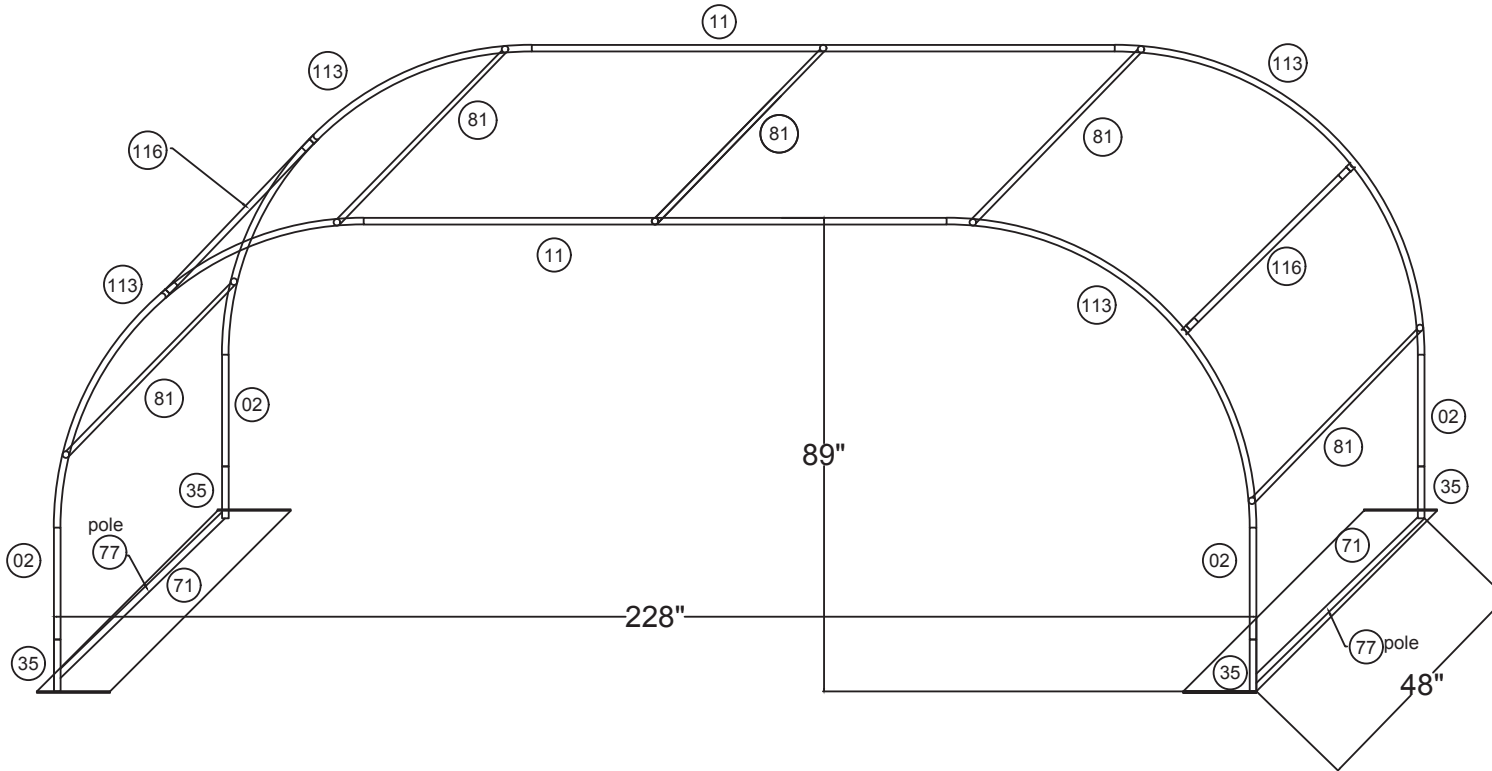

WAVELINE®

ARCH24S

- Assemble both outer rings
- Install base poles
- Install all horizontal poles
- Pull graphics from one end to the other slowly, making sure to evenly covering frame

48"d x 228"w x 89"h Curved Arch Display	
Qty.	Part Number
4	WLM#35
4	WLM#113
2	WLM#77
4	WLM#002
2	WLM#11
5	WLM#81
2	WLM#71 base plate
4	WLM#75
1	BGO-FabricXL bag
2	WLM#116

Fits inside qty.1 CA900
except base plate WLM#71